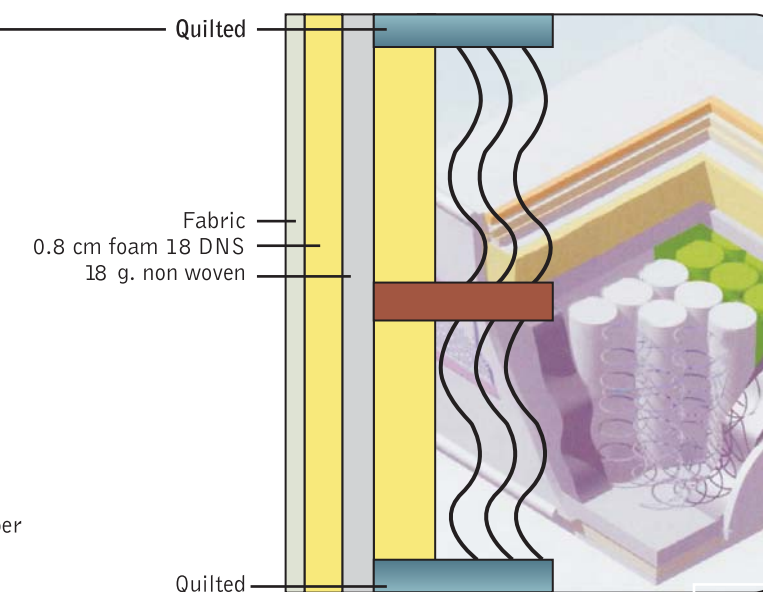

Quilted
1000 g/m2 hard felt
2000 g/m2 termo felt

Fabric
0.8 cm foam 18 DNS
18 g. non woven

Spring wire diametar :2.00 mm
Setting wire diametar :1.30 mm
Hard felt :1000 g/m2
Termo felt :2000 g/m2
Foam :2cm + 2 cm plate foam
Foam :0.8 cm + 0.8 cm
Fiber :300 g/m2 Silicon pad fiber
Fabric :Jacquard knitted fabric
Bed Height :32 cm

2000 g/m2 termo felt
1000 g/m2 hard felt
Quilted

m a t t r e s s

D R E A M E R

D R E A M E R almero mattress

Dimensions (cm) 90x190, 90x200, 100x200,150x200,160x200,180X200

m a t t r e s s

V I S K O L I N E

V I S K O L I N E almero mattress

Dimensions (cm) 90x190, 90x200, 100x200, 150x200, 160x200, 180x200

Packed spring	:2.00 mm
Foam	:3cm+3cm 30 DNS
Visko foam	:5cm
Foam	:0.8 cm + 0.8 cm
Fiber	:500 g/m2 Silicon pad fiber
Fabric	:Jacquard knitted fabric
Bed Height	:33 cm

m a t t r e s s

SELEN LATEX

SELEN LATEX almero mattress

Dimensions (cm) 90x190, 90x200, 100x200, 150x200, 160x200, 180x200

Jacquard knitted fabric
200 g. fiber
0.8 cm foam 18 DNS
0.8 cm foam 18 DNS
18 g. non woven