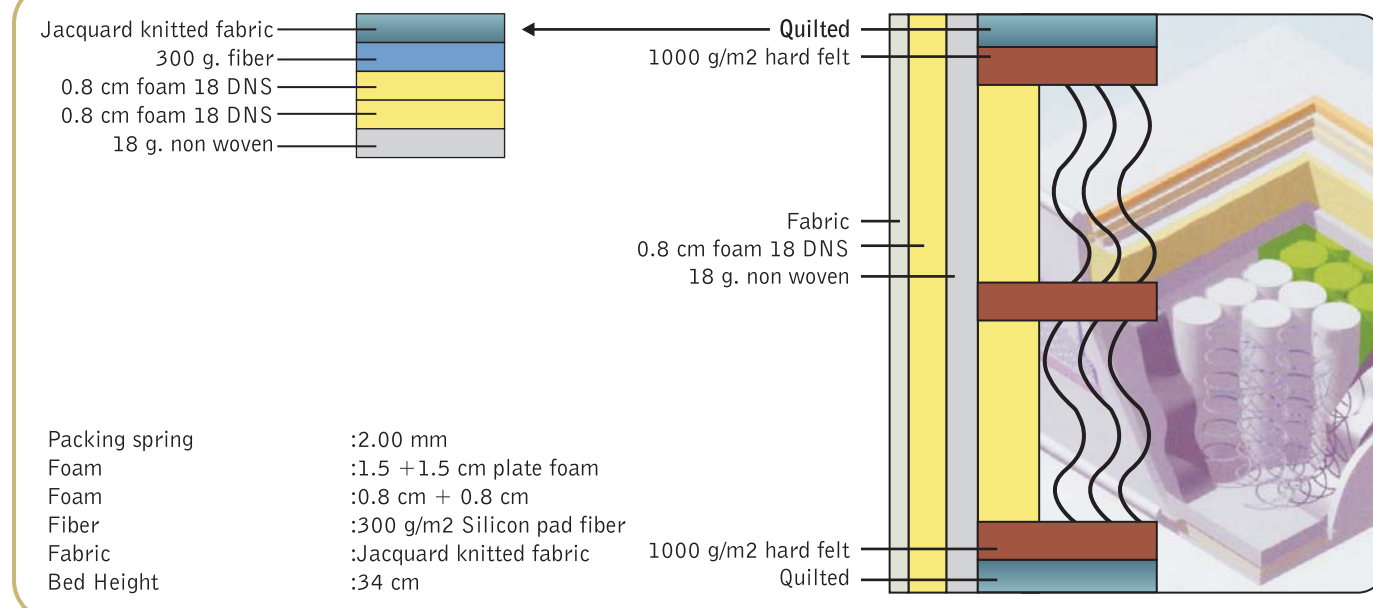

Quilted
1000 g/m2 hard felt
2000 g/m2 termo felt

Fabric
0.8 cm foam 18 DNS
18 g. non woven

Spring wire diametar :2.00 mm
Setting wire diametar :1.30 mm
Hard felt :1000 g/m2
Termo felt :2000 g/m2
Foam :2cm + 2 cm plate foam
Foam :0.8 cm + 0.8 cm
Fiber :300 g/m2 Silicon pad fiber
Fabric :Jacquard knitted fabric
Bed Height :32 cm

2000 g/m2 termo felt
1000 g/m2 hard felt
Quilted

m a t t r e s s

D R E A M E R

D R E A M E R almero mattress

Dimensions (cm) 90x190, 90x200, 100x200,150x200,160x200,180X200

m a t t r e s s

V I S K O L I N E

V I S K O L I N E almero mattress

Dimensions (cm) 90x190, 90x200, 100x200, 150x200, 160x200, 180x200

Packed spring	:2.00 mm
Foam	:3cm+3cm 30 DNS
Visko foam	:5cm
Foam	:0.8 cm + 0.8 cm
Fiber	:500 g/m2 Silicon pad fiber
Fabric	:Jacquard knitted fabric
Bed Height	:33 cm

m a t t r e s s

SELEN LATEX

SELEN LATEX almero mattress

Dimensions (cm) 90x190, 90x200, 100x200, 150x200, 160x200, 180x200

Jacquard knitted fabric
200 g. fiber
0.8 cm foam 18 DNS
0.8 cm foam 18 DNS
18 g. non woven