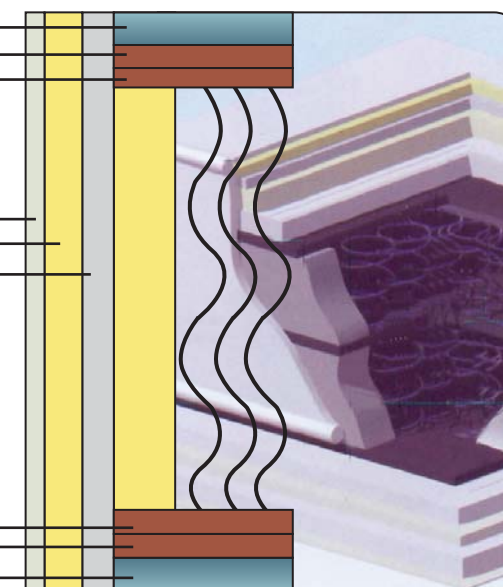

Dimensions (cm) 90x190, 90x200, 100x200, 150x200, 160x200, 180x200

m a t t r e s s

ELEGANCE
almero mattress

ELEGANCE

Dimensions (cm) 90x190, 90x200, 100x200, 150x200, 160x200, 180x200

Jacquard knitted fabric
200 g. fiber
0.8 cm foam 18 DNS
0.8 cm foam 18 DNS
18 g. non woven

Quilted
900 g/m2 hard felt
1400 g/m2 termo felt

Fabric
0.8 cm foam 18 DNS
18 g. non woven

Spring wire diametar :2.00 mm
Setting wire diametar :1.30 mm
Hard felt :900 g/m2
Termo felt :1400 g/m2
Foam :1.5 cm plate foam
Foam :0.8 cm + 0.8 cm
Fiber :200 g/m2 Silicon pad fiber
Fabric :Jacquard knitted fabric
Bed Height :25 cm

1400 g/m2 termo felt
900 g/m2 hard felt
Quilted

m a t t r e s s

ALMERO DELUX

ALMERO DELUX
almero mattress

Dimensions (cm) 90x190, 90x200, 100x200, 150x200, 160x200, 180x200

Jacquard knitted fabric
300 g. fiber
0.8 cm foam 18 DNS
0.8 cm foam 18 DNS
18 g. non woven

Quilted
1000 g/m2 hard felt
2000 g/m2 termo felt

Fabric
0.8 cm foam 18 DNS
18 g. non woven

Spring wire diametar :2.00 mm
Setting wire diametar :1.30 mm
Hard felt :1000 g/m2
Termo felt :2000 g/m2
Foam :2cm + 2 cm plate foam
Foam :0.8 cm + 0.8 cm
Fiber :300 g/m2 Silicon pad fiber
Fabric :Jacquard knitted fabric
Bed Height :32 cm