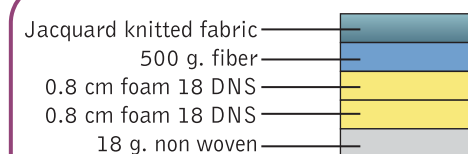

Quilted
1000 g/m2 hard felt
2000 g/m2 termo felt

Fabric
0.8 cm foam 18 DNS
18 g. non woven

Spring wire diametar :2.00 mm
Setting wire diametar :1.30 mm
Hard felt :1000 g/m2
Termo felt :2000 g/m2
Foam :2cm + 2 cm plate foam
Foam :0.8 cm + 0.8 cm
Fiber :300 g/m2 Silicon pad fiber
Fabric :Jacquard knitted fabric
Bed Height :32 cm

2000 g/m2 termo felt
1000 g/m2 hard felt
Quilted

m a t t r e s s

D R E A M E R

D R E A M E R almero mattress

Dimensions (cm) 90x190, 90x200, 100x200,150x200,160x200,180X200

m a t t r e s s

V I S K O L I N E

V I S K O L I N E almero mattress

Dimensions (cm) 90x190, 90x200, 100x200, 150x200, 160x200, 180x200

Packed spring	:2.00 mm
Foam	:3cm+3cm 30 DNS
Visko foam	:5cm
Foam	:0.8 cm + 0.8 cm
Fiber	:500 g/m2 Silicon pad fiber
Fabric	:Jacquard knitted fabric
Bed Height	:33 cm