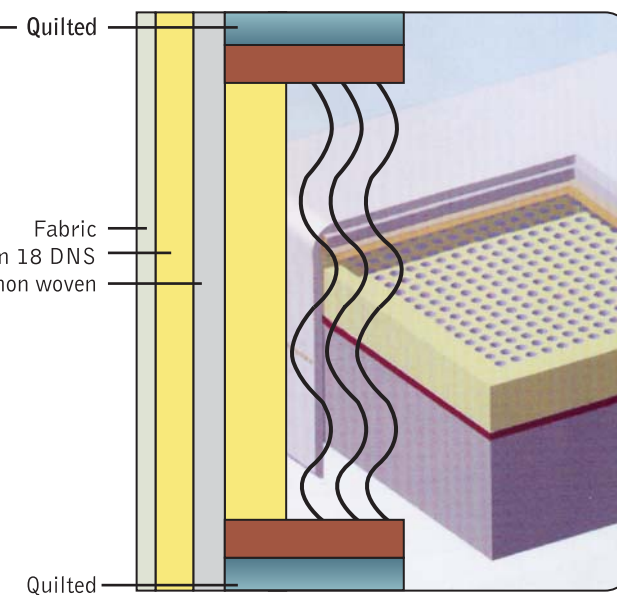

V I S K O L I N E almero mattress

Dimensions (cm) 90x190, 90x200, 100x200, 150x200, 160x200, 180x200

Packed spring	:2.00 mm
Foam	:3cm+3cm 30 DNS
Visko foam	:5cm
Foam	:0.8 cm + 0.8 cm
Fiber	:500 g/m2 Silicon pad fiber
Fabric	:Jacquard knitted fabric
Bed Height	:33 cm

m a t t r e s s

SELEN LATEX

SELEN LATEX almero mattress

Dimensions (cm) 90x190, 90x200, 100x200, 150x200, 160x200, 180x200

Jacquard knitted fabric
200 g. fiber
0.8 cm foam 18 DNS
0.8 cm foam 18 DNS
18 g. non woven

Quilted
Fabric
0.8 cm foam 18 DNS
18 g. non woven

Latex Foam :5 cm
Foam :14 cm 28 DNS
Foam :0.8 cm + 0.8 cm
Fiber :200 g/m2 Silicon pad fiber
Fabric :Jacquard knitted fabric
Bed Height :20 cm