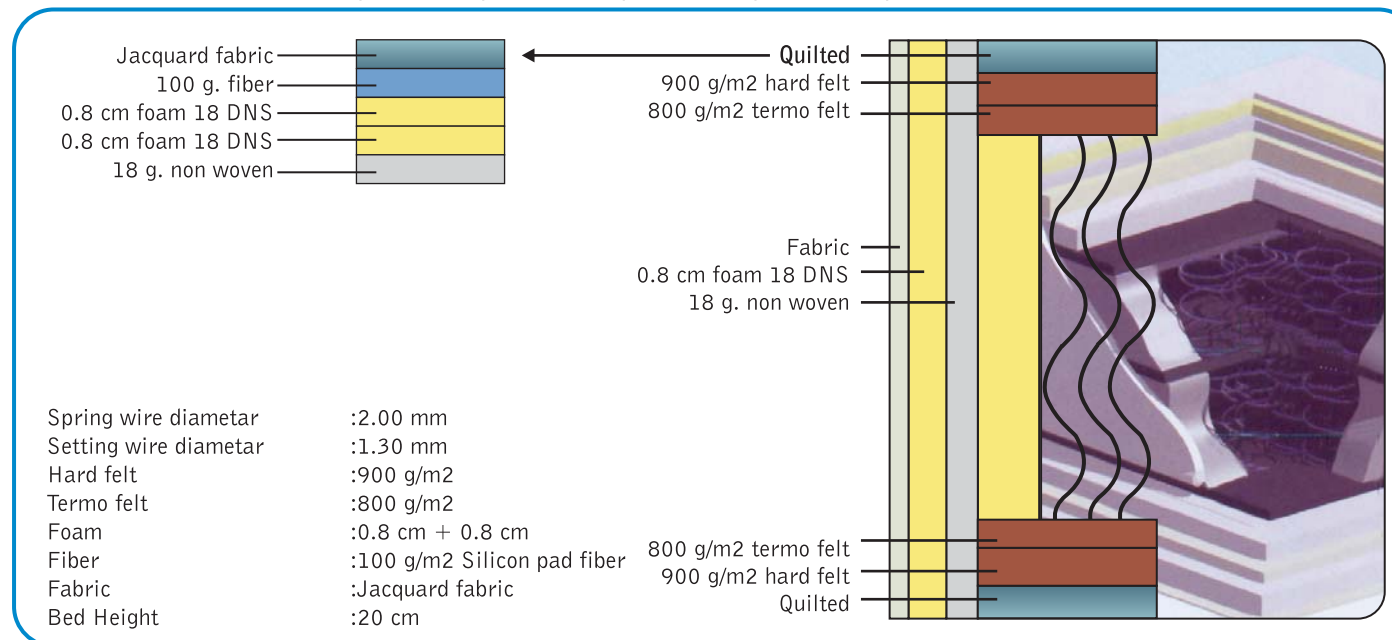

Dimensions (cm) 90x190, 90x200, 100x200, 150x200, 160x200, 180x200

m a t t r e s s

ELEGANCE
almero mattress

ELEGANCE

Dimensions (cm) 90x190, 90x200, 100x200, 150x200, 160x200, 180x200

Jacquard knitted fabric
200 g. fiber
0.8 cm foam 18 DNS
0.8 cm foam 18 DNS
18 g. non woven

Quilted
900 g/m2 hard felt
1400 g/m2 termo felt

Fabric
0.8 cm foam 18 DNS
18 g. non woven

Spring wire diametar :2.00 mm
Setting wire diametar :1.30 mm
Hard felt :900 g/m2
Termo felt :1400 g/m2
Foam :1.5 cm plate foam
Foam :0.8 cm + 0.8 cm
Fiber :200 g/m2 Silicon pad fiber
Fabric :Jacquard knitted fabric
Bed Height :25 cm

V I S K O L I N E almero mattress

Dimensions (cm) 90x190, 90x200, 100x200, 150x200, 160x200, 180x200

Packed spring	:2.00 mm
Foam	:3cm+3cm 30 DNS
Visko foam	:5cm
Foam	:0.8 cm + 0.8 cm
Fiber	:500 g/m2 Silicon pad fiber
Fabric	:Jacquard knitted fabric
Bed Height	:33 cm

m a t t r e s s

SELEN LATEX

SELEN LATEX almero mattress

Dimensions (cm) 90x190, 90x200, 100x200, 150x200, 160x200, 180x200

Jacquard knitted fabric
200 g. fiber
0.8 cm foam 18 DNS
0.8 cm foam 18 DNS
18 g. non woven