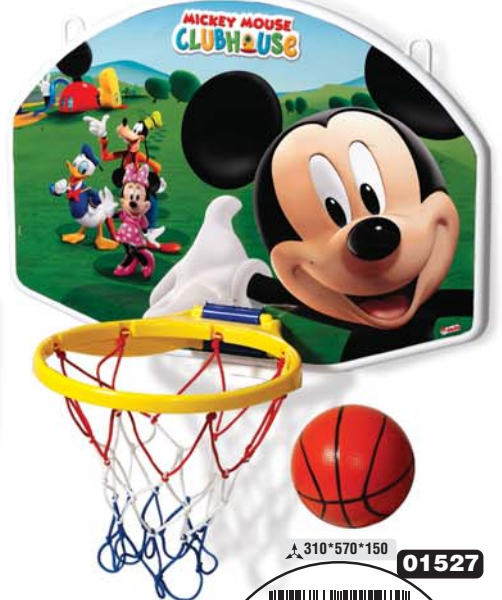

Disney MICKEY MOUSE CLUBHOUSE

01521

330*410*110

8 693830 015218
MICKEY MOUSE KÜÇÜK POTA
Mickey Mouse Small Basket Set

mm 655*460*600
20 m^3 0.19

330*410*110

8 693830 015232
MICKEY MOUSE ORTA POTA
Mickey Mouse Medium Basket Set

mm 530*445*758
16 m^3 0.19

01523

310*570*150

01527

8 693830 015270
MICKEY MOUSE BÜYÜK POTA
Mickey Mouse Big Basket Set

mm 710*600*520
8 m^3 0.22

01986

430*390*280

8 693830 019865
MICKEY MOUSE SALINCAK
Mickey Mouse Swing

mm 495*460*760
4 m^3 0.18

170*340*250

01916

8 693830 019162
MICKEY MOUSE BOWLING SET
Mickey Mouse Bowling Set

mm 680*350*765
12 m^3 0.20

680*400*260

03131

8 693830 031317
MICKEY MOUSE SALLANAN
Mickey Mouse Rocker

mm 715*370*510
8 m^3 0.15